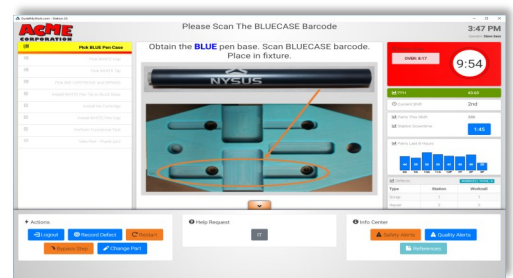

Guide MY WORK

Additional Nysus Solutions Systems

- Manufacturing Execution Systems
- Production Reporting
- Downtime Tracking
- Change Management
- Defect Collection
- Employee Management
- On the Job Training (OJT)
- Wire Harness Testing
- Pick to Lights
- Warehouse Management
- Robotics
- Custom Software & Automation

Advantages of working with us

- Web based systems— accessible from any web enabled PC
- Constant focus on improving systems while maintaining cost savings for our customers
- Ongoing, 24 / 7 support for the life of the system*

*upon payment of yearly maintenance fee

Manufacturers today are looking to technology and automation to assist in improving their processes, quality and production rates. But the high cost, long lead times and complex configuration requirements can be daunting to a smaller operation or overkill for simple process. That's where Guide My Work comes in! This cloud-based, subscription Manufacturing Execution System (MES) service gives you the benefit of this highly beneficial software without the headache.

Guided Work Instructions

- → Step by Step instructions to guide operators through the build process
- → Utilize multiple images & videos to highlight important steps
- → Sound options for additional instruction guidance & alerts

Integration Capabilities

- → PLC (Allen Bradley, Modbus, Siemens)
- → Open Protocol Torque Tools
- → Ethernet Capable Printers
- → Barcode Scanners
- → Keyboard Wedges

Easy To Use Administrative Features

- → Real-Time Feedback
- → Standard Reporting Includes: Cycle Time, Production & Defects
- → Instant Instruction Updates
- → Production Dashboard
- → E-mail and Text Alerting for QA, Maintenance, IT & more

Low Installation Cost & Requirements